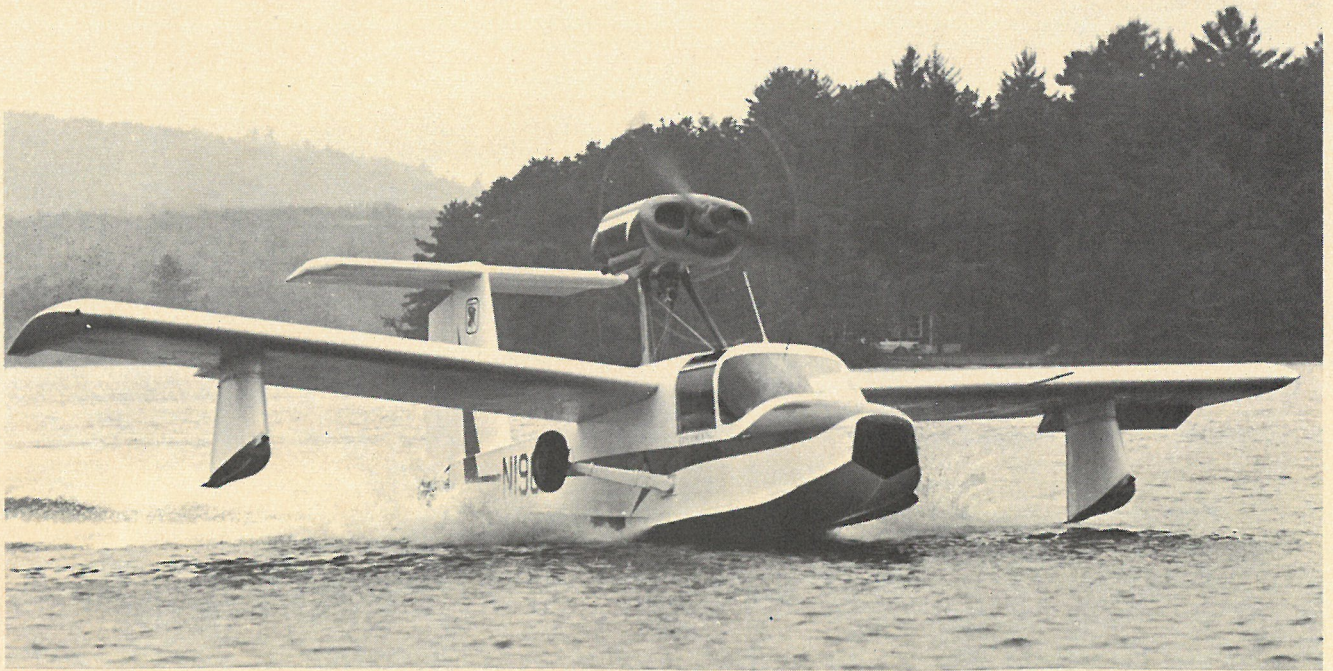

INTRODUCING

THE TEAL AMPHIBIAN

now in production

FAA TYPE CERTIFICATE A15EA

At home on water — designed for Land and Sea training plus
Sport Flying at its best

Get away from congested airports

Fly into lake and river country

Basic Price — \$16,750 FAF

Write to the factory or Authorized
Distributors for full data

Sea Horse Air Service, Incorporated
Box 365
Harness Creek
Annapolis, Maryland 21403

Buffalo Air Park
4500 Clinton
Buffalo, New York 14224